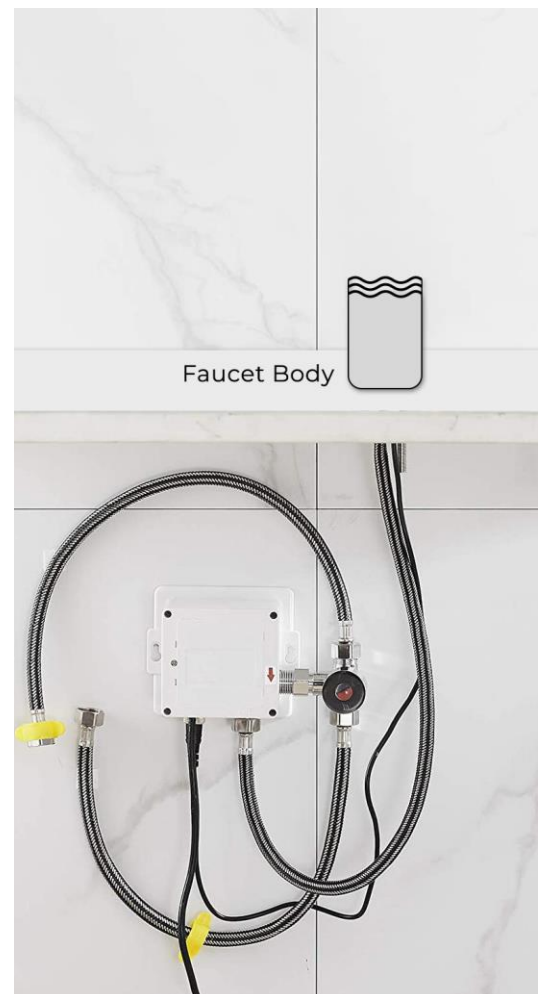

SOLO GOLD TONE AUTOMATIC COMMERCIAL SENSOR FAUCET SPECS

Specs:

- Power: DC:6V(4AA alkaline battery)
- AC:220V-240V; 50/60HZ
- Water Consumption: 0.05Mpa-0.6Mpa
- Detection Zone: 16-32 cm or adjustable
- Battery lifespan: 100000 cycles
- Static Power Consumption: 0.36mw
- Working Power consumption: 0.5mw
- Inductive Opening Time: < 1 second
- Inductive Closing Time: < 2 second
- Dia.of inlet / outlet pipe: G1/2"
- Temperature: 0.1-50°C
- Dia of installing faucet: 33~35mm
- Water pressure: 0.1 – 0.7MPa