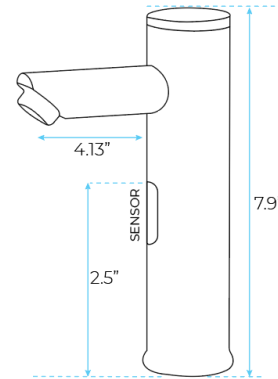

SOLO GOLD TONE AUTOMATIC COMMERCIAL SENSOR FAUCET SPECS

Specs:

- Power: DC:6V(4AA alkaline battery)
- AC:220V-240V; 50/60HZ
- Water Consumption: 0.05Mpa-0.6Mpa
- Detection Zone: 16-32 cm or adjustable
- Battery lifespan: 100000 cycles
- Static Power Consumption: 0.36mw
- Working Power consumption: 0.5mw
- Inductive Opening Time: < 1 second
- Inductive Closing Time: < 2 second
- Dia.of inlet / outlet pipe: G1/2"
- Temperature: 0.1-50°C
- Dia of installing faucet: 33~35mm
- Water pressure: 0.1 – 0.7MPa